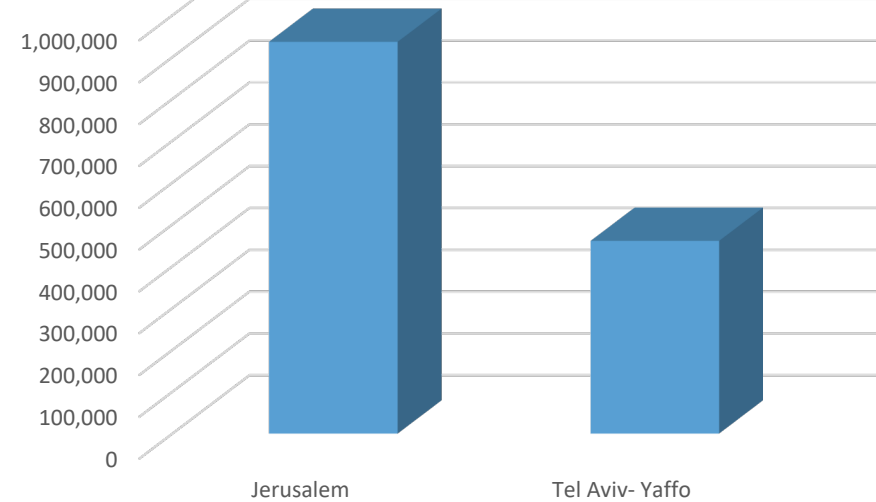

Population 400K and Up