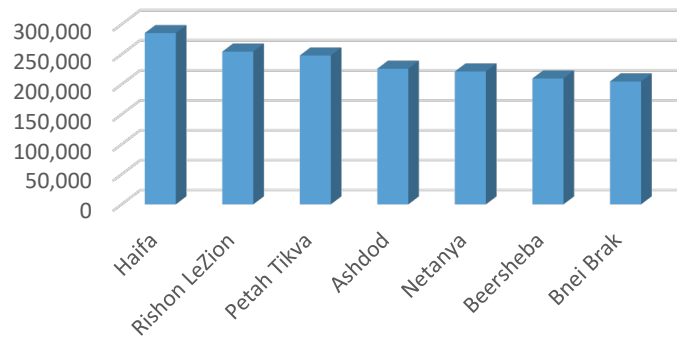

Population 200-300K