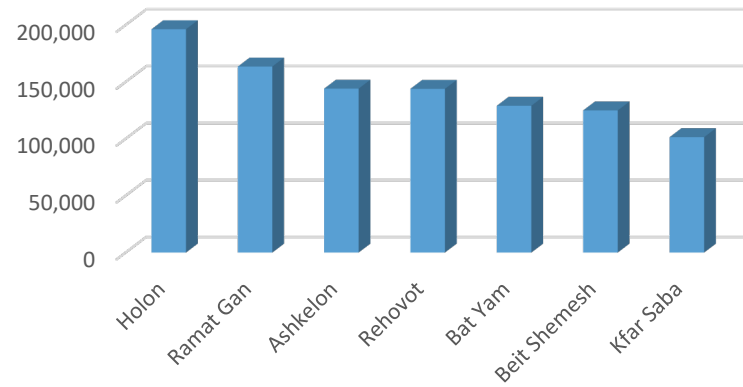

ISRAELI CITIES

Population 100-200K