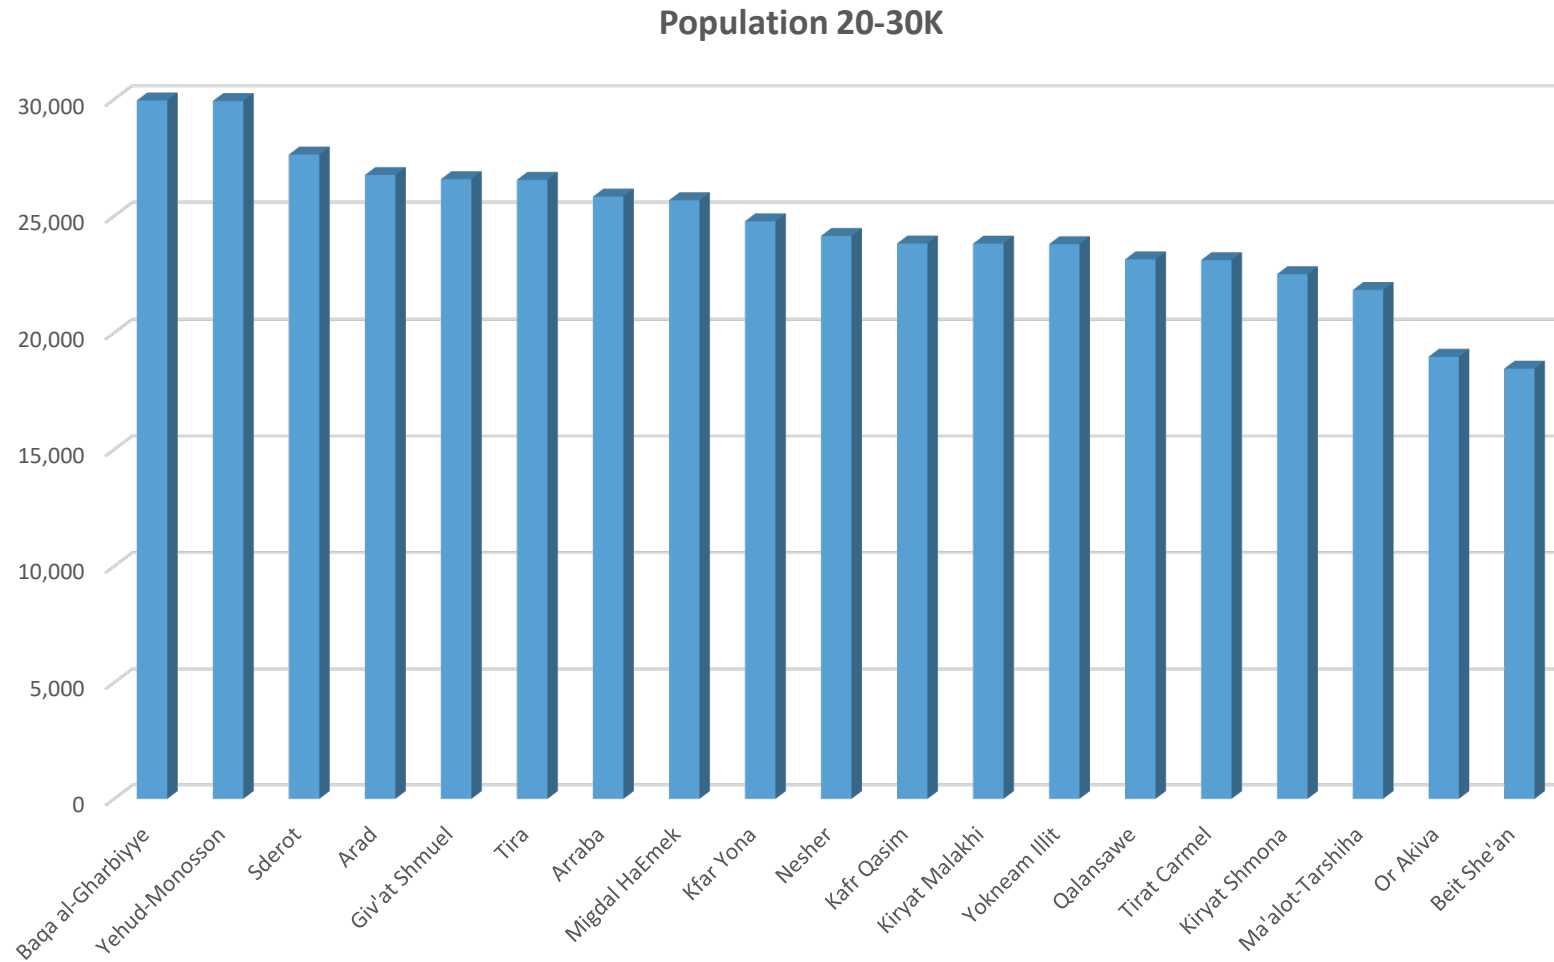

EVEN SMALLER ISRAELI CITIES